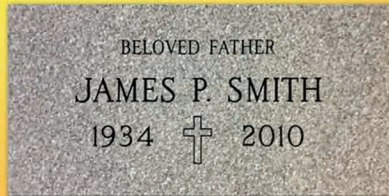

Double Gray Memorials Starting at:
\$2595.00

Double Flat Gray Markers
Starting @ 1095.00

Single Gray Flat Markers
Starting @ 525.00

Single Gray Slant Memorials
starting @ 1095.00

123
Years Same Family

Four Locations To Serve You!